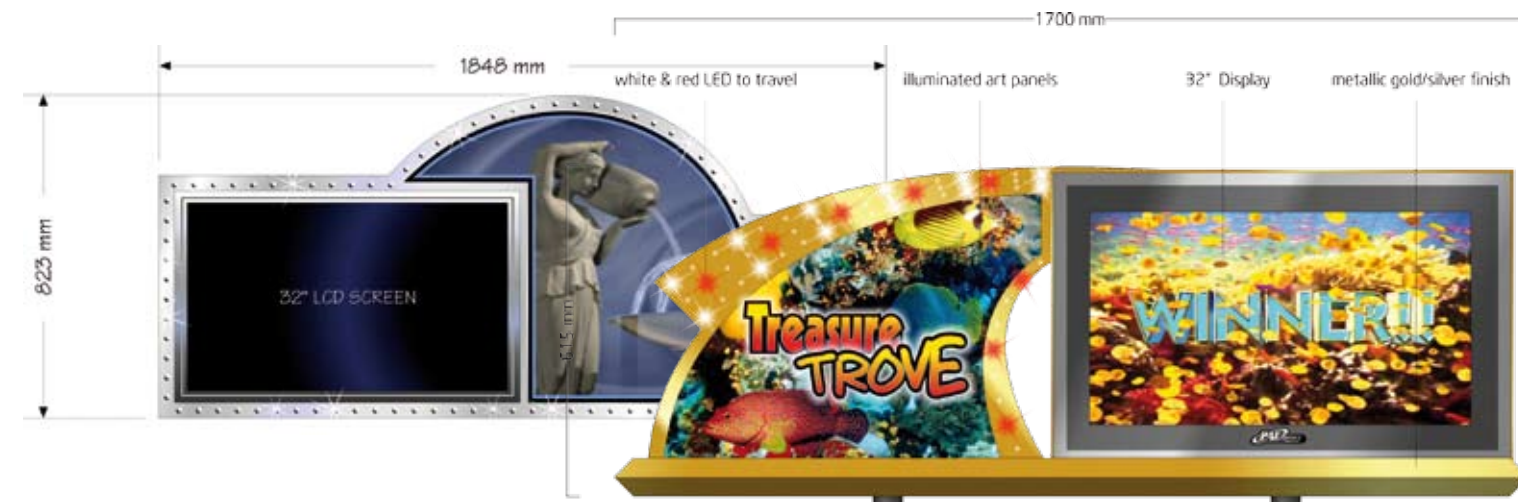

MINI RANGE

SIGNAGE

A FULL RANGE OF SIGNAGE IS AVAILABLE TO COMPLIMENT YOUR JACKPOT LINK SYSTEM

CHOOSE FROM A RANGE OF
MAJOR
MINOR
MINI OR

WE WILL CUSTOMISE TO SUIT YOUR REQUIREMENTS
ALSO AVAILABLE

BANKENDS AND DENOMINATION SIGNS