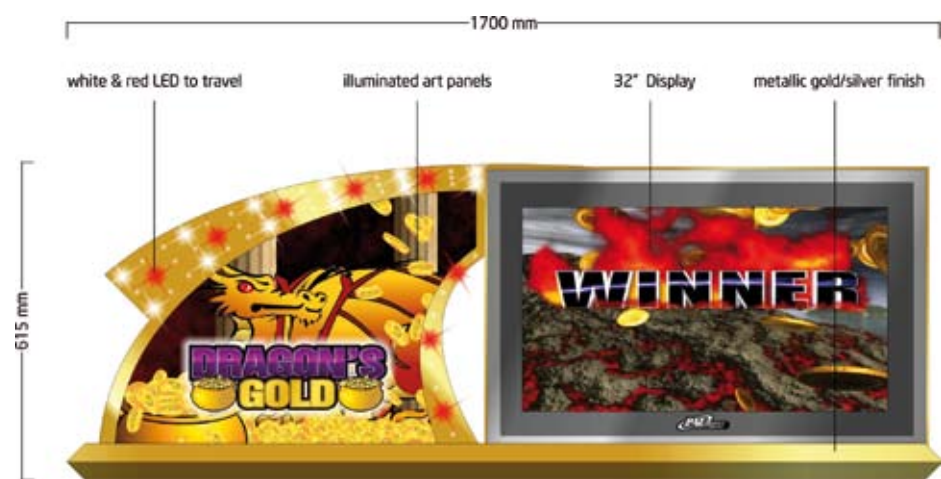

MINI RANGE

SIGNAGE

A FULL RANGE OF SIGNAGE IS AVAILABLE TO COMPLIMENT YOUR JACKPOT LINK SYSTEM

CHOOSE FROM A RANGE OF
MAJOR
MINOR
MINI OR

WE WILL CUSTOMISE TO SUIT YOUR REQUIREMENTS
ALSO AVAILABLE

BANKENDS AND DENOMINATION SIGNS