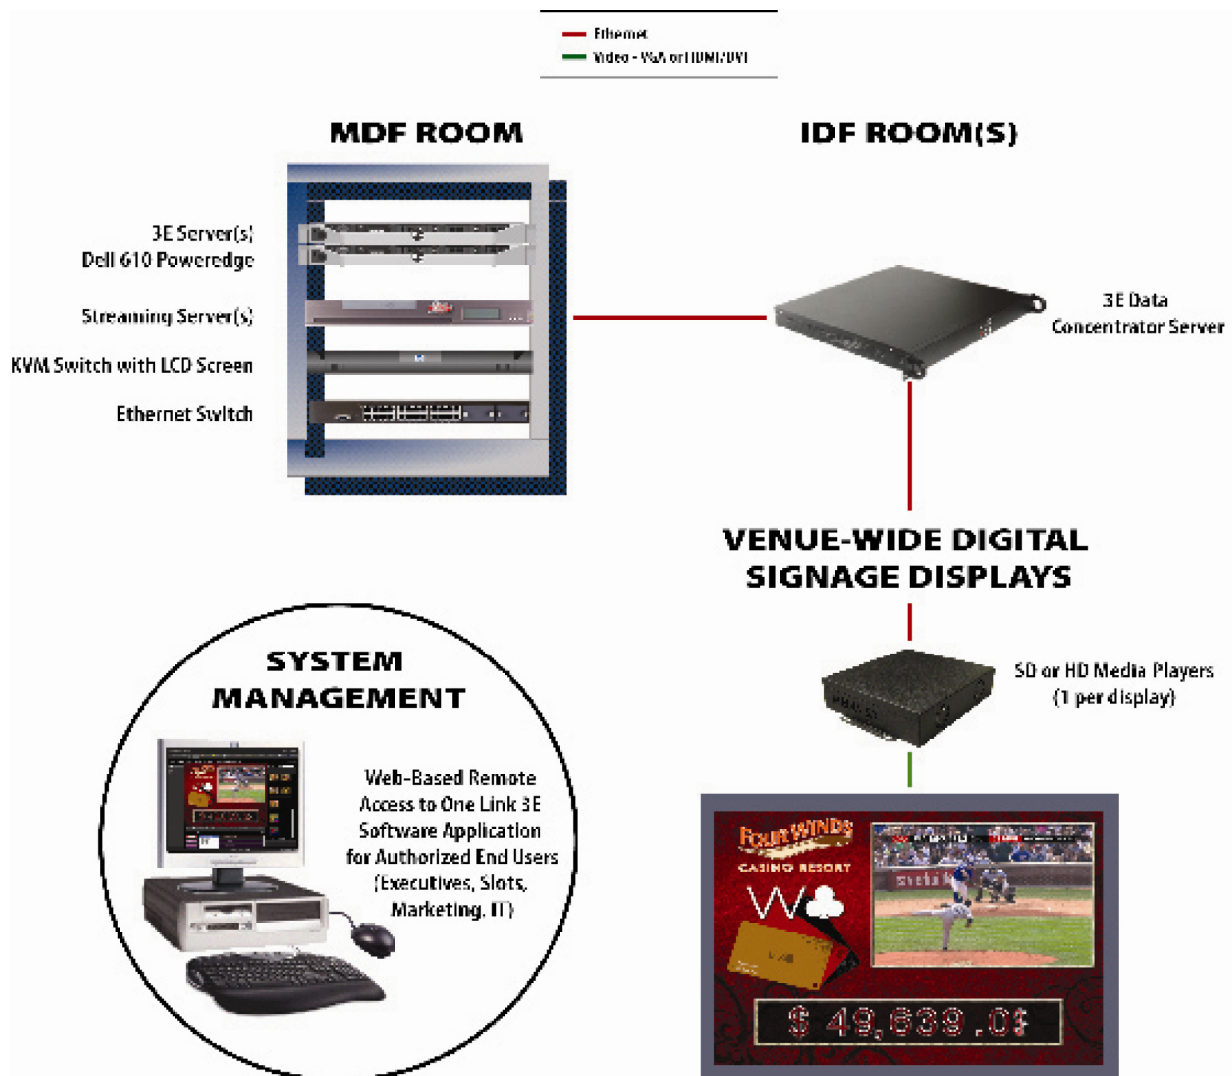

One Link® 3E Media Network Configuration:

Paltronics created the One Link 3E Media System so it resides on the same central system that encompasses bonusing, progressives, mysteries, wide-area and patron promotional modeling capabilities.

This configuration is completely scalable, and is designed to give casinos the flexibility to easily expand their system and capabilities at any time.

At the very foundation of an exciting casino experience is the property's creativity in linking the media experience with the casino gaming operation.