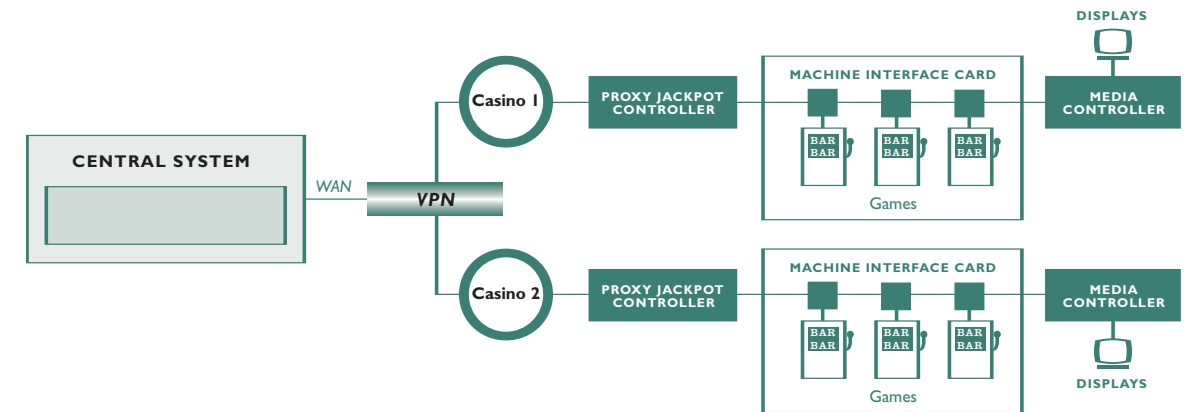

One Link Slot System Components

Paltronics One Link Slot components include:

COMPONENTS	DESCRIPTION
Jackpot Controllers	An embedded processor-based controller that provides a high level of real-time data collections and control over the machines and equipment attached to it.
Master Jackpot Controllers	To allow multiple jackpot controllers to contribute coins to shared progressive levels, allowing slot machines on different ends of the casino, floor-wide, or in other casinos, to contribute.
Machine Interface Cards (MIC)	Responsible for providing a common interface among different types of slot machines.
In-machine Displays	That connect to the MIC, providing incremental odometers which attract attention to progressive games. Paltronics has a number of eye-catching LED and LCD solutions to meet your slot machine marketing needs.
Overhead Meters	Large displays that can be connected to a set of linked slot machines to attract attention to games. They add visual punch to slot machine themes with their movie and progressive odometer capability. They can also be controlled from the Paltronics One Link Media system.
Media Displays	To provide an unforgettable multi-media experience with video, winner celebrations, progressive odometers and attract modes. They can also be controlled from the Paltronics One Link Media system.
Central System Servers	To bring ease-of-use and added security to your system. This centralized control makes configuration changes effortless and takes slot administration and management off the floor.
Slots Director Software	Which can be installed on leading Windows™-based computers, providing a real-time view of the casino floor. The software gives you accurate reporting that doesn't require manual entry or walking the floor to verify progressive levels. Through the Slots Director software, the administrators can electronically configure jackpot levels, upload information to casino management systems, see the times and days of winners, and process jackpot reports directly from their workstation. It can be used by different departments with varying levels of access to maintain security.